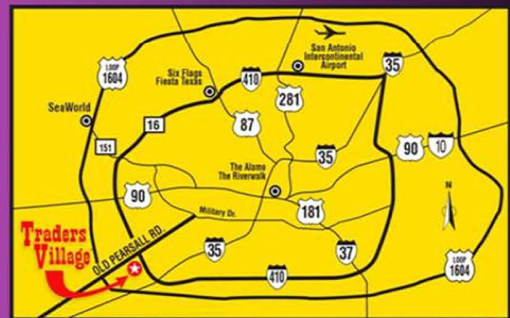

# 22nd TX Alamo Aloha Fiestaval

We invite you to participate in the 22nd Annual Tx. Alamo Aloha Fiestaval. Complete and send in this application to participate. Mahalo!

April 21 & 22, 2018

10:00 AM– 6:00 PM

Traders Village

9333 SW Loop 410

(at Old Pearsall Rd.)

San Antonio, Tx. 78242

30,000 sq. ft. covered open air exhibit space.  
Concrete floor, built in lighting & limited electricity.  
20,000 visitors and lots of parking.  
\$4.00 parking fee, free admission  
\$150.00 for each 10'x10' empty space all weekend for Arts & Crafts Booth  
(Early Bird Special \$125.00 before Feb.15, 2018)  
\$200.00 for each 10'x20' empty space all weekend for Food Vendors Booth plus 10% of gross sales  
Ask about Asian Pacific Island Festival May 19 & 20, 2018 vendor booth special.